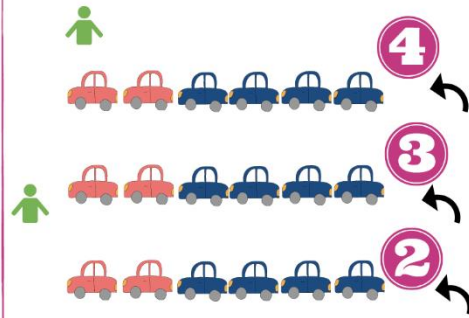

## Victory Drive

Chatham Crescent

BSS Staff/Faculty Parking along fence (6 spots)

Church Staff Parking Only

Waters Avenue